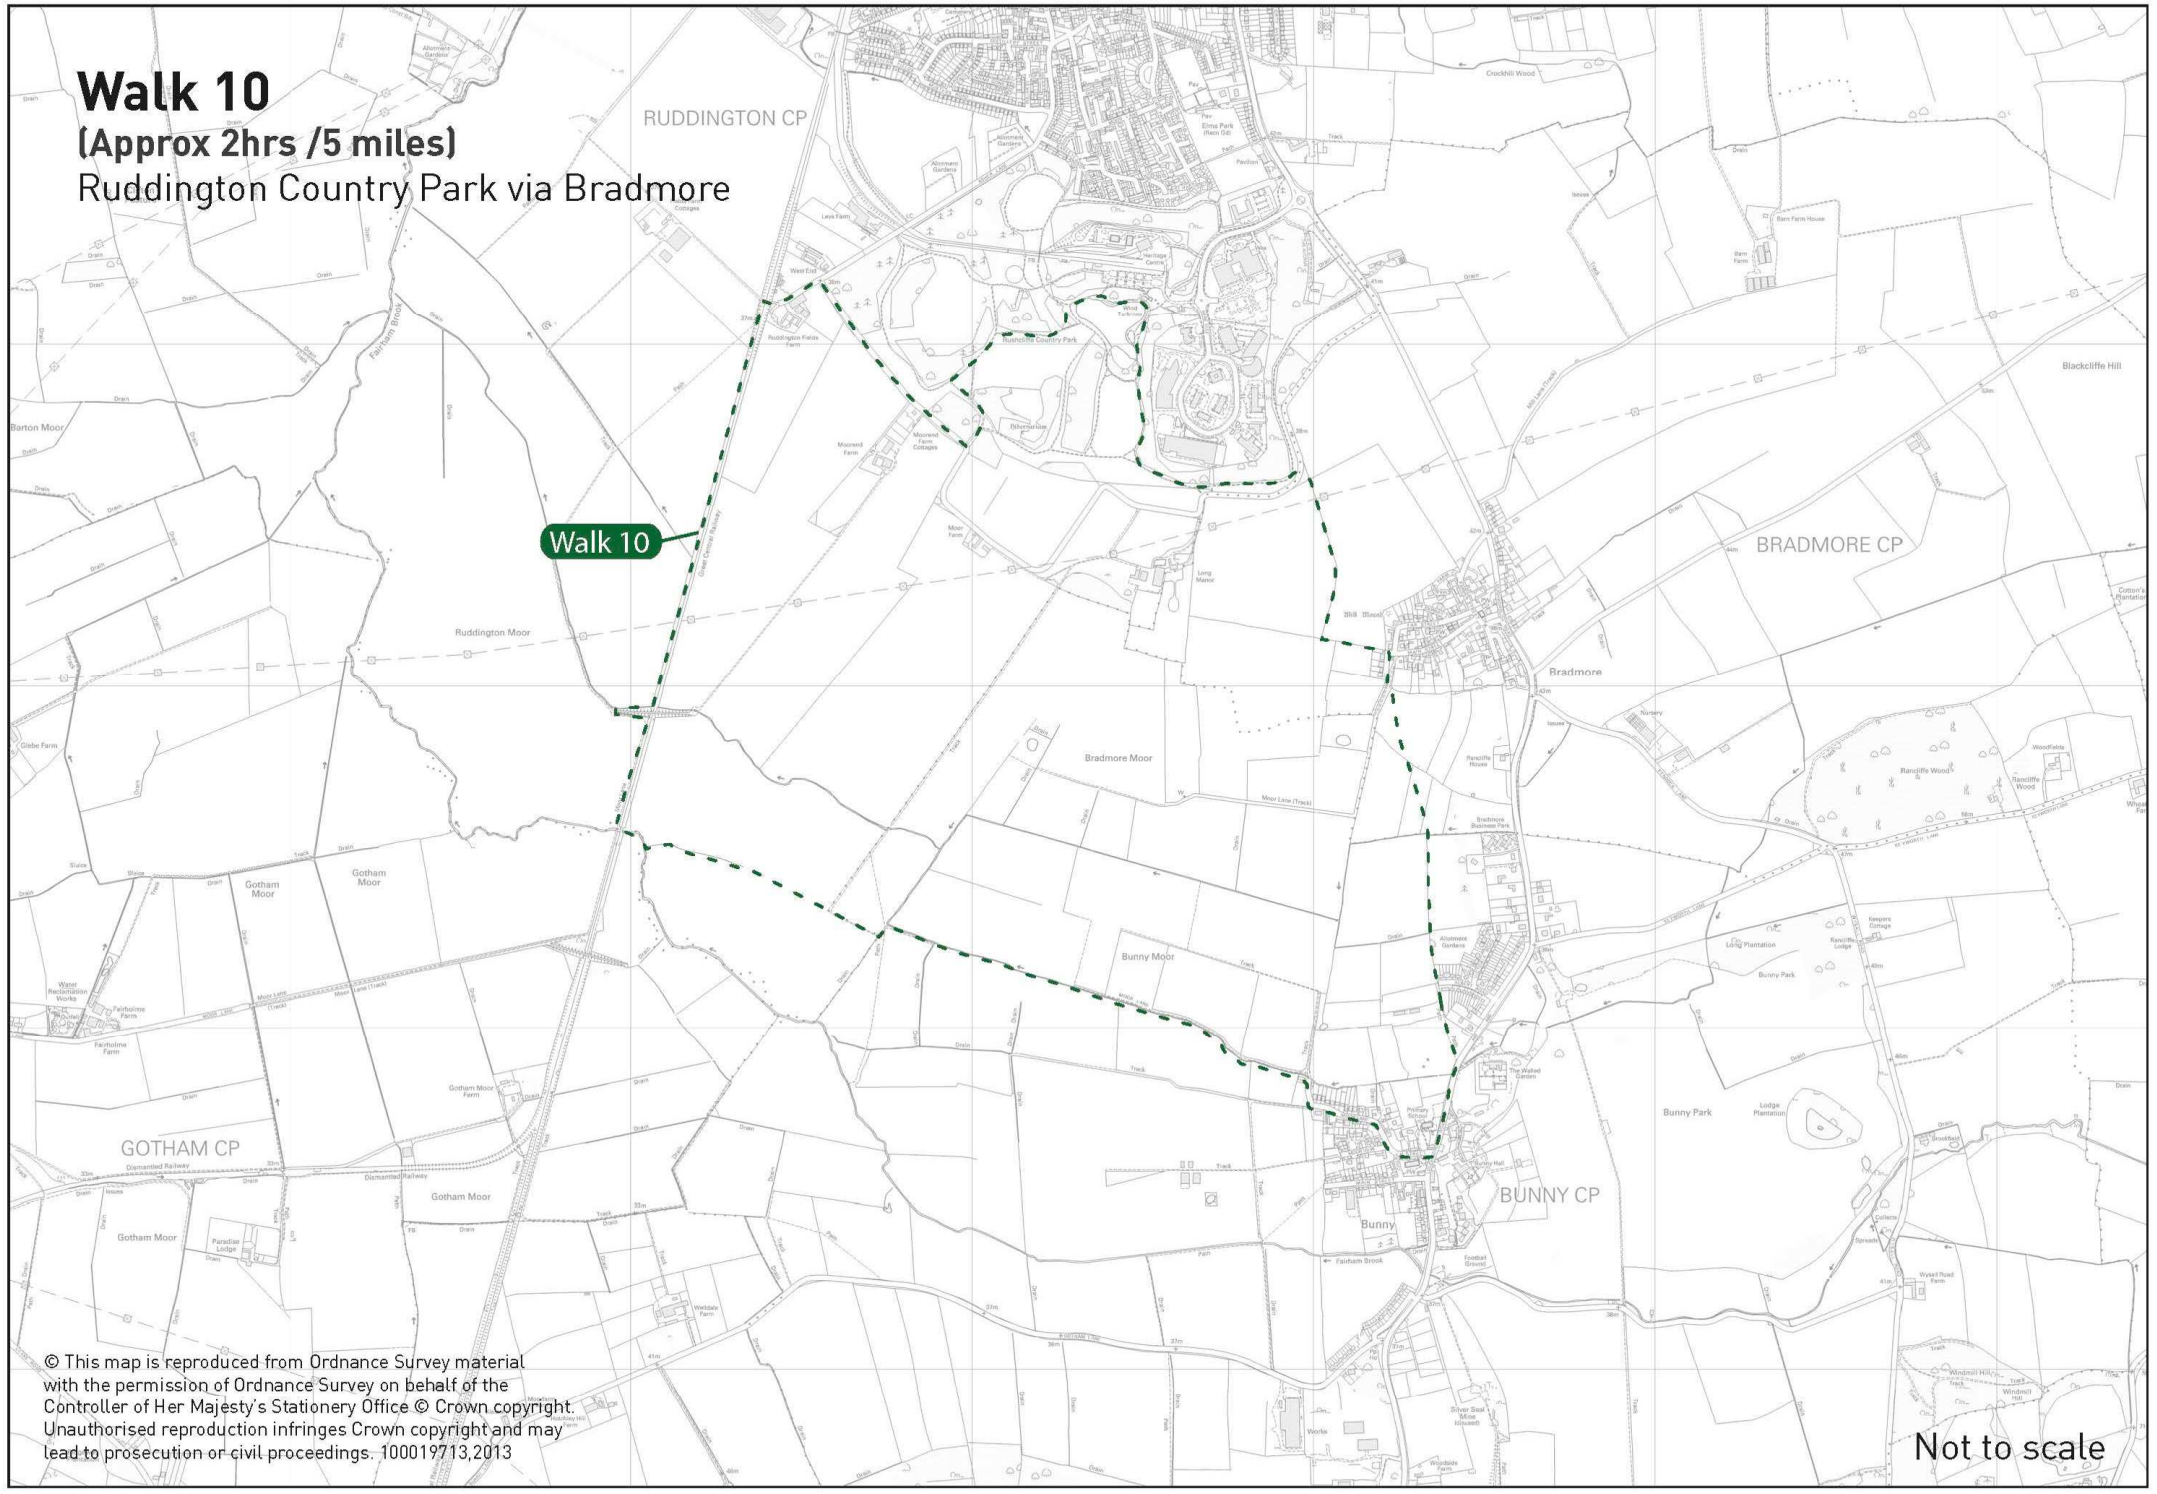

Walk 10

(Approx 2hrs /5 miles)

Ruddington Country Park via Bradmore

Walk 10

© This map is reproduced from Ordnance Survey material with the permission of Ordnance Survey on behalf of the Controller of Her Majesty's Stationery Office © Crown copyright. Unauthorised reproduction infringes Crown copyright and may lead to prosecution or civil proceedings. 100019713,2013

Not to scale