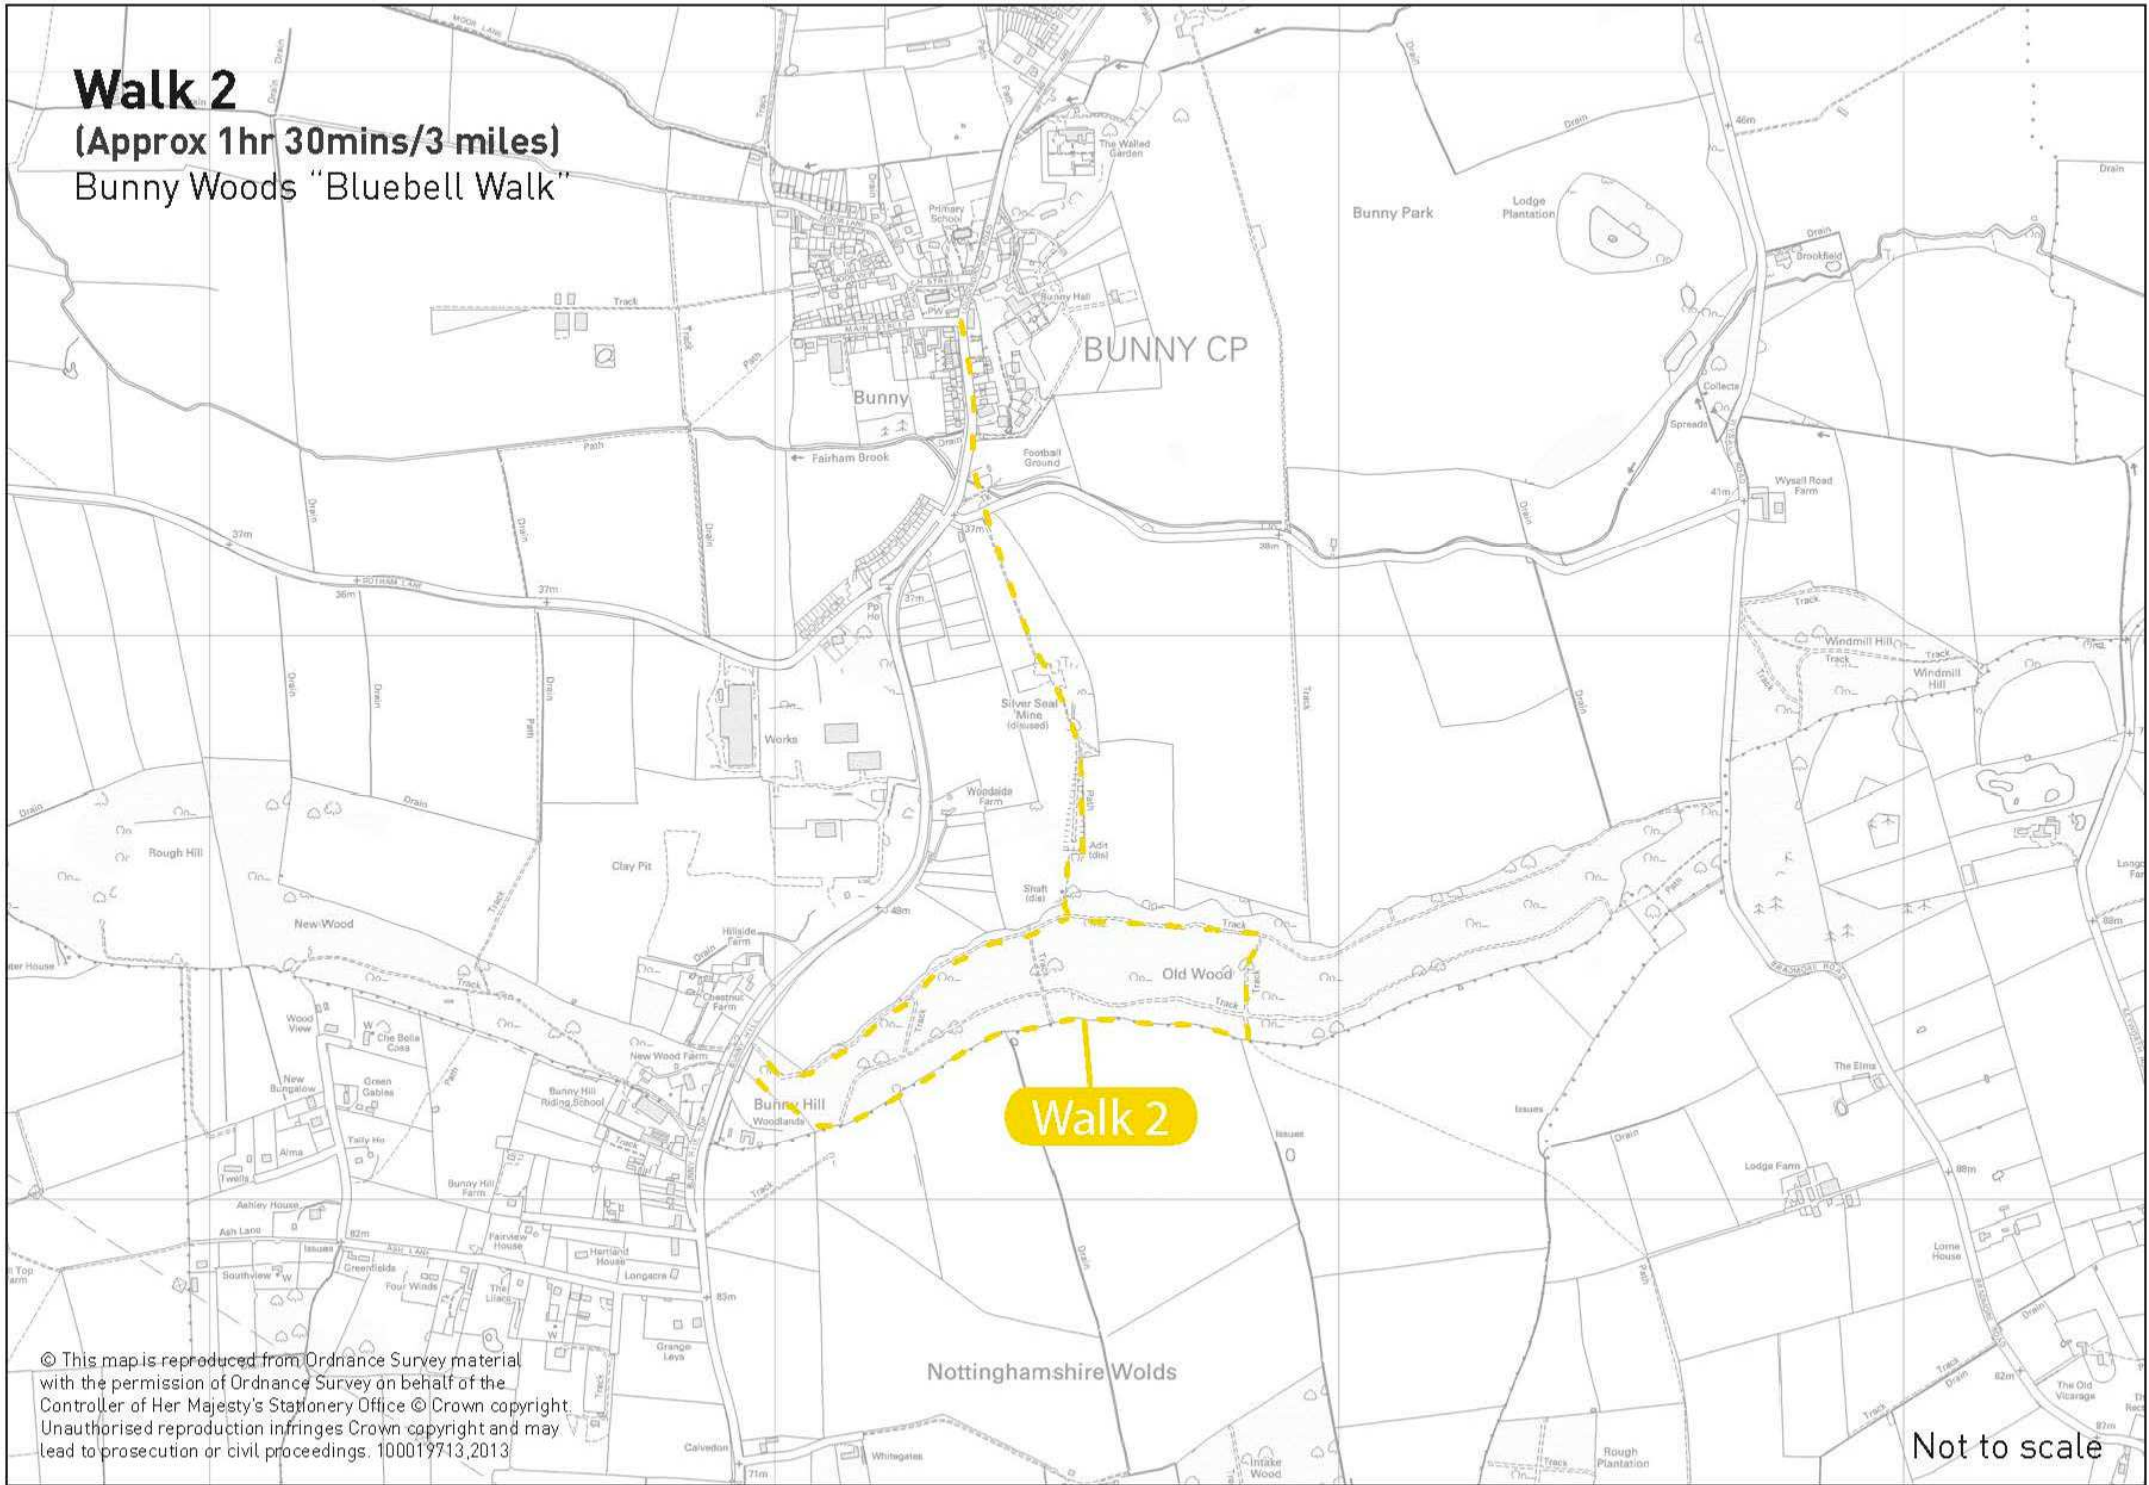

Walk 2

(Approx 1hr 30mins/3 miles)
Bunny Woods "Bluebell Walk"

© This map is reproduced from Ordnance Survey material with the permission of Ordnance Survey on behalf of the Controller of Her Majesty's Stationery Office © Crown copyright. Unauthorised reproduction infringes Crown copyright and may lead to prosecution or civil proceedings. 100019713, 2013

Not to scale