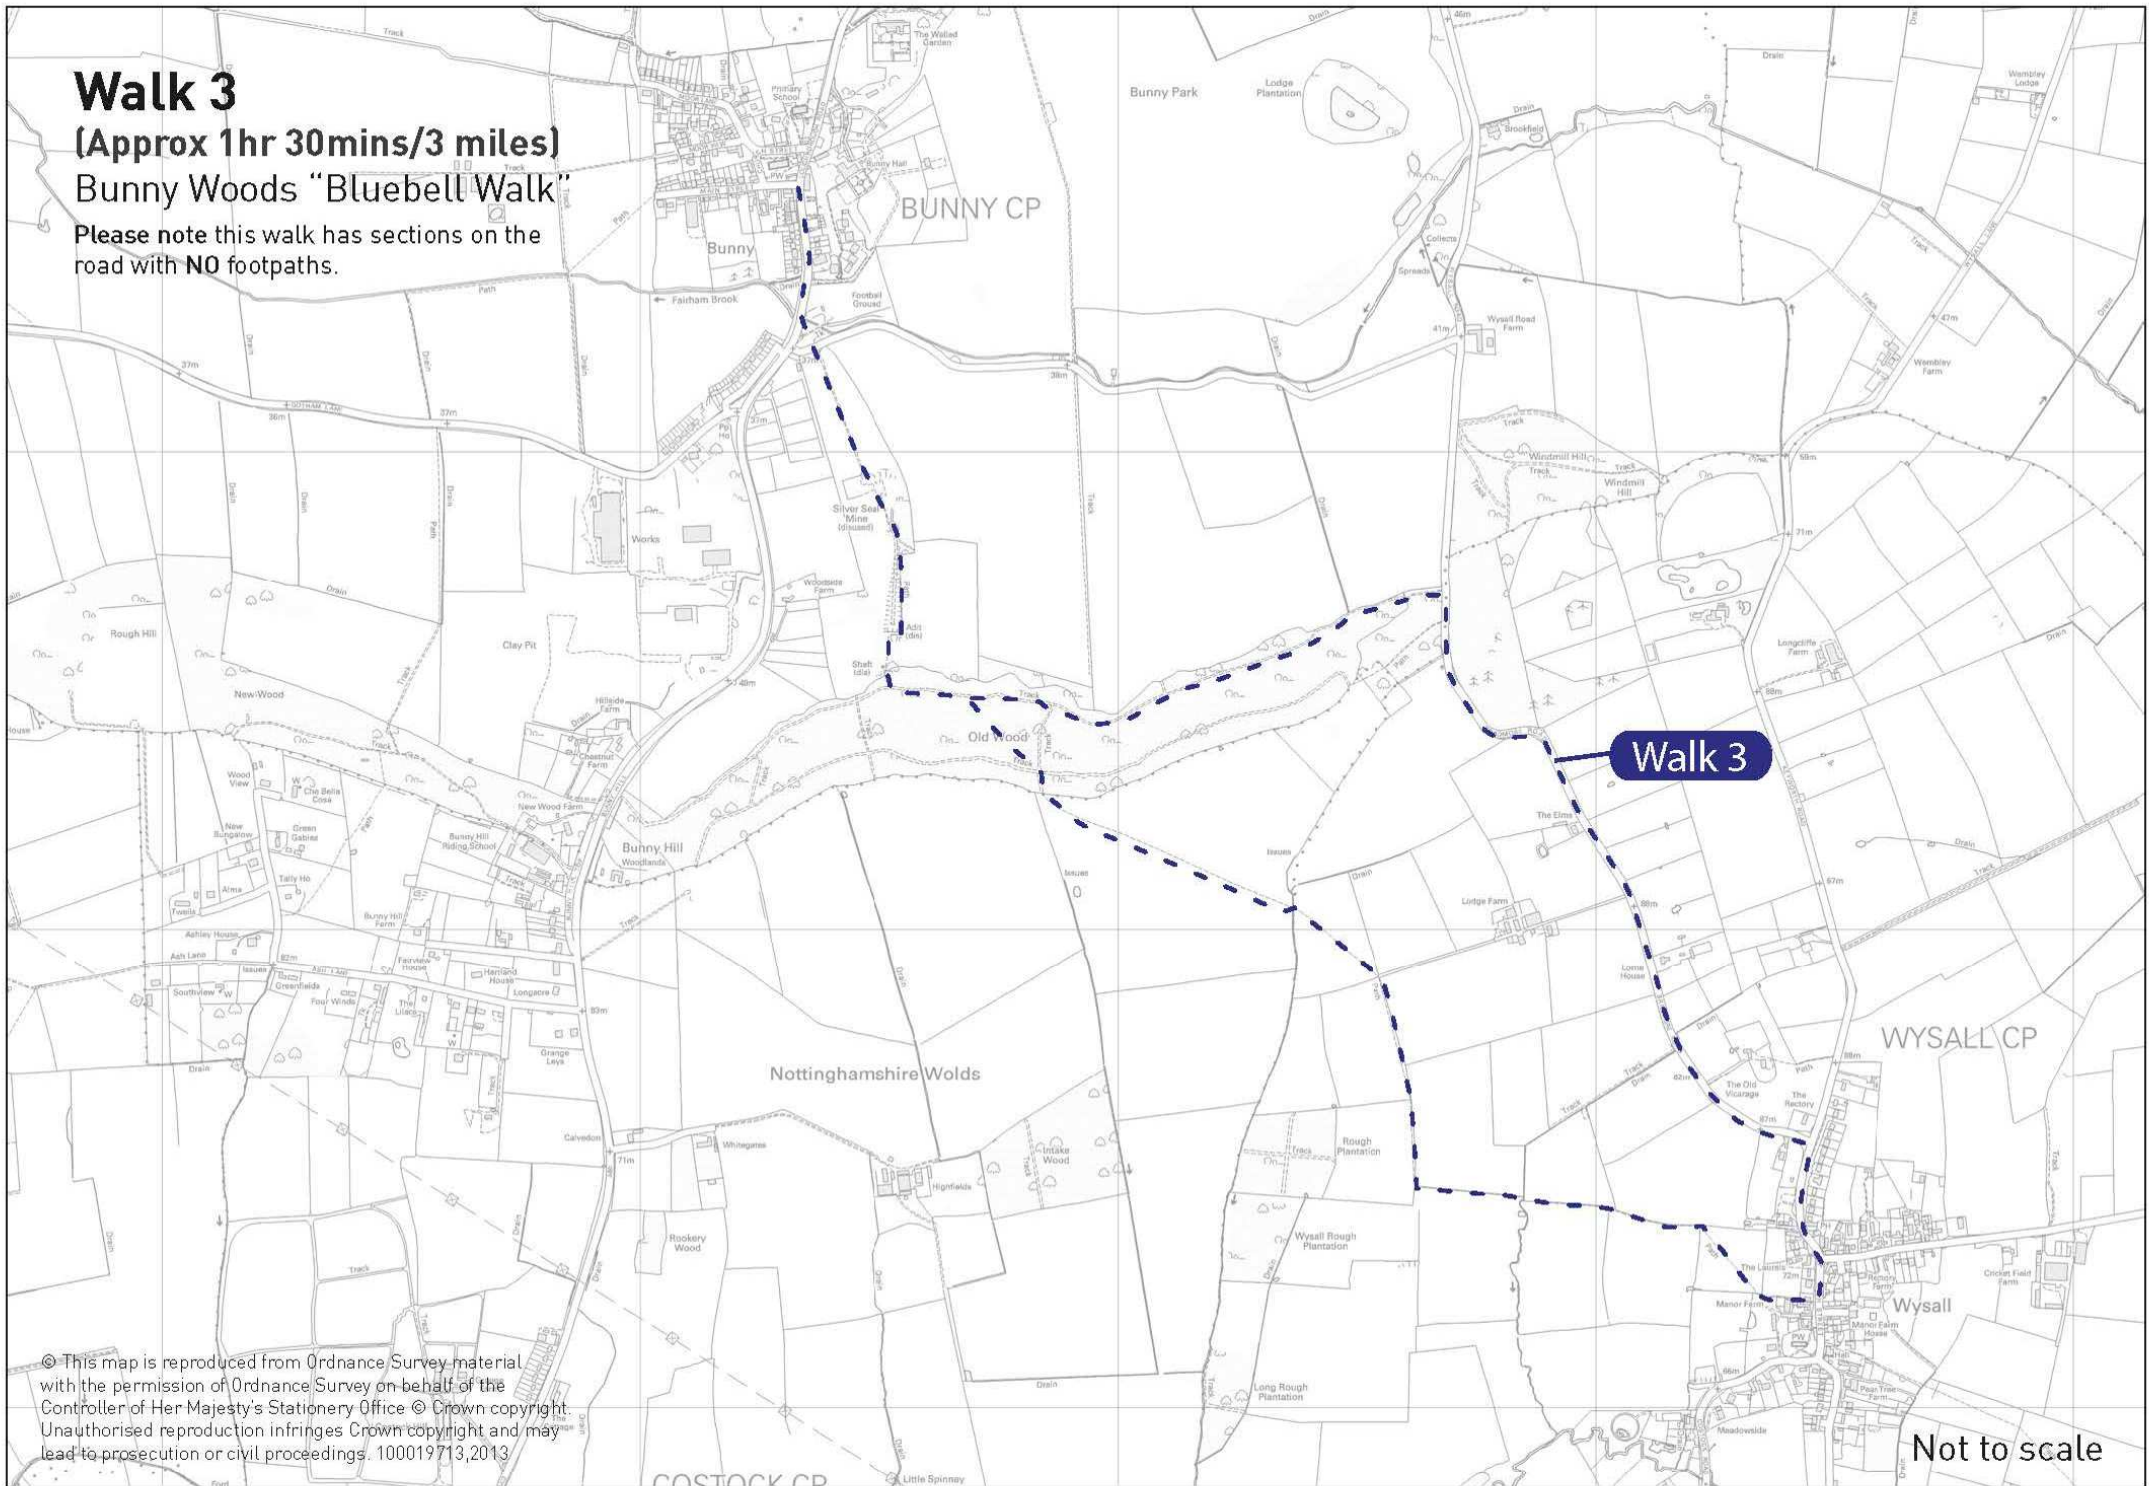

# Walk 3

[Approx 1hr 30mins/3 miles]

## Bunny Woods "Bluebell Walk"

Please note this walk has sections on the road with **NO** footpaths.

© This map is reproduced from Ordnance Survey material with the permission of Ordnance Survey on behalf of the Controller of Her Majesty's Stationery Office © Crown copyright. Unauthorised reproduction infringes Crown copyright and may lead to prosecution or civil proceedings. 100019713, 2013

Not to scale