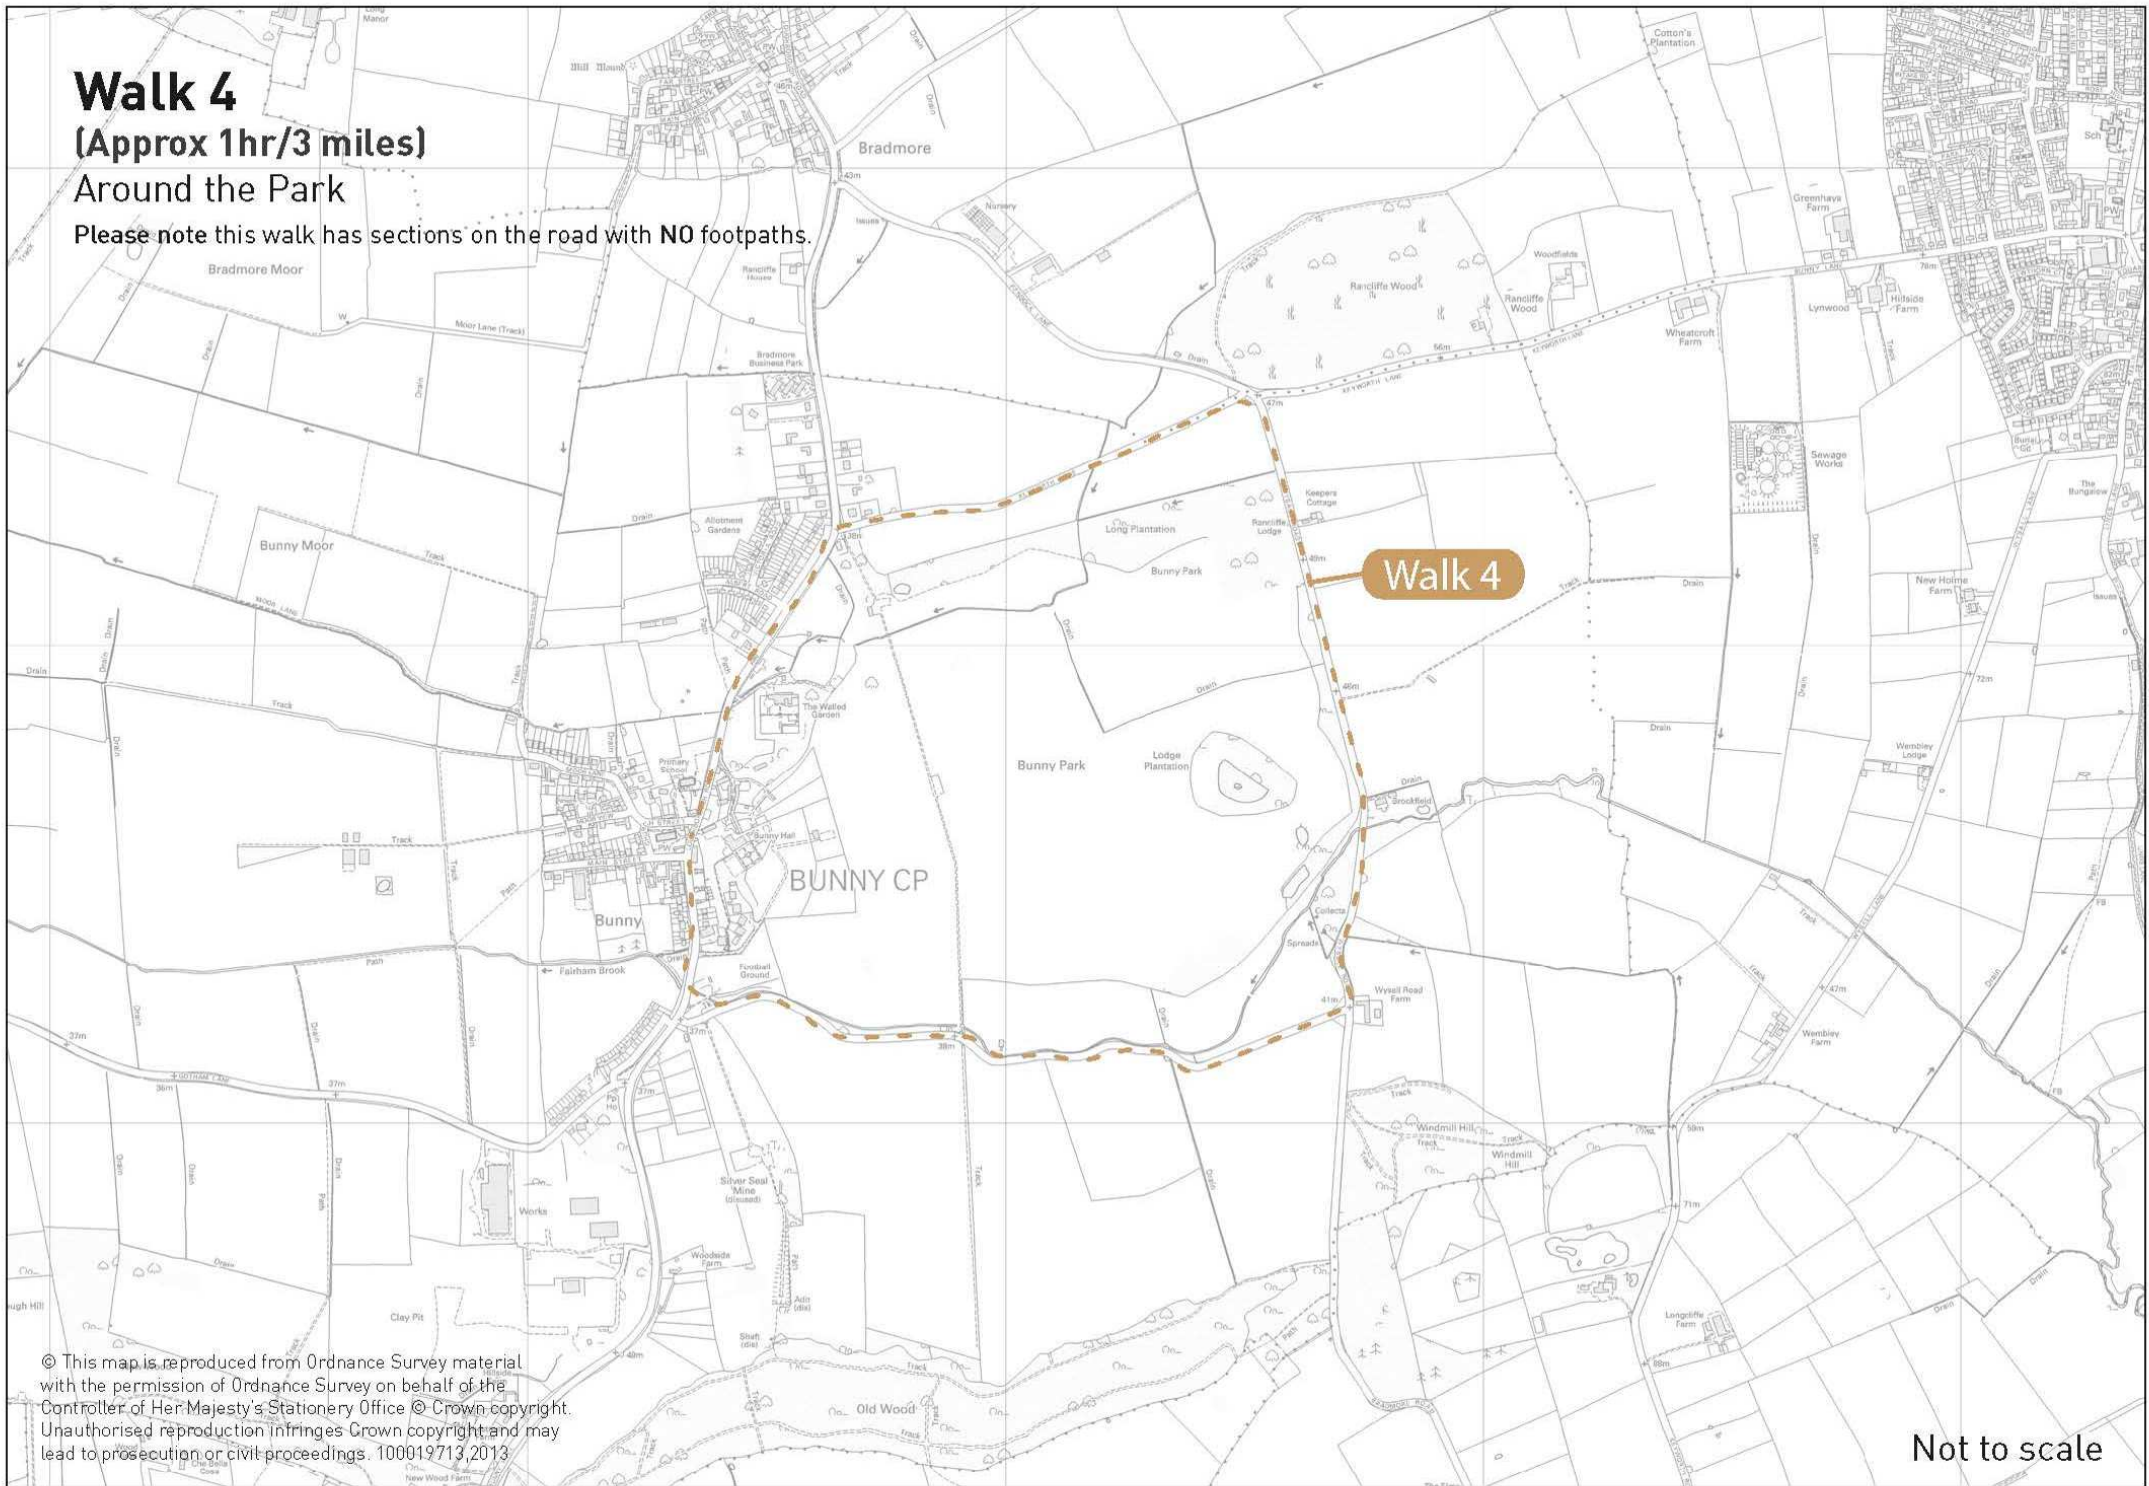

Walk 4

(Approx 1hr/3 miles)

Around the Park

Please note this walk has sections on the road with NO footpaths.

© This map is reproduced from Ordnance Survey material with the permission of Ordnance Survey on behalf of the Controller of Her Majesty's Stationery Office © Crown copyright. Unauthorised reproduction infringes Crown copyright and may lead to prosecution or civil proceedings. 100019713, 2013

Not to scale