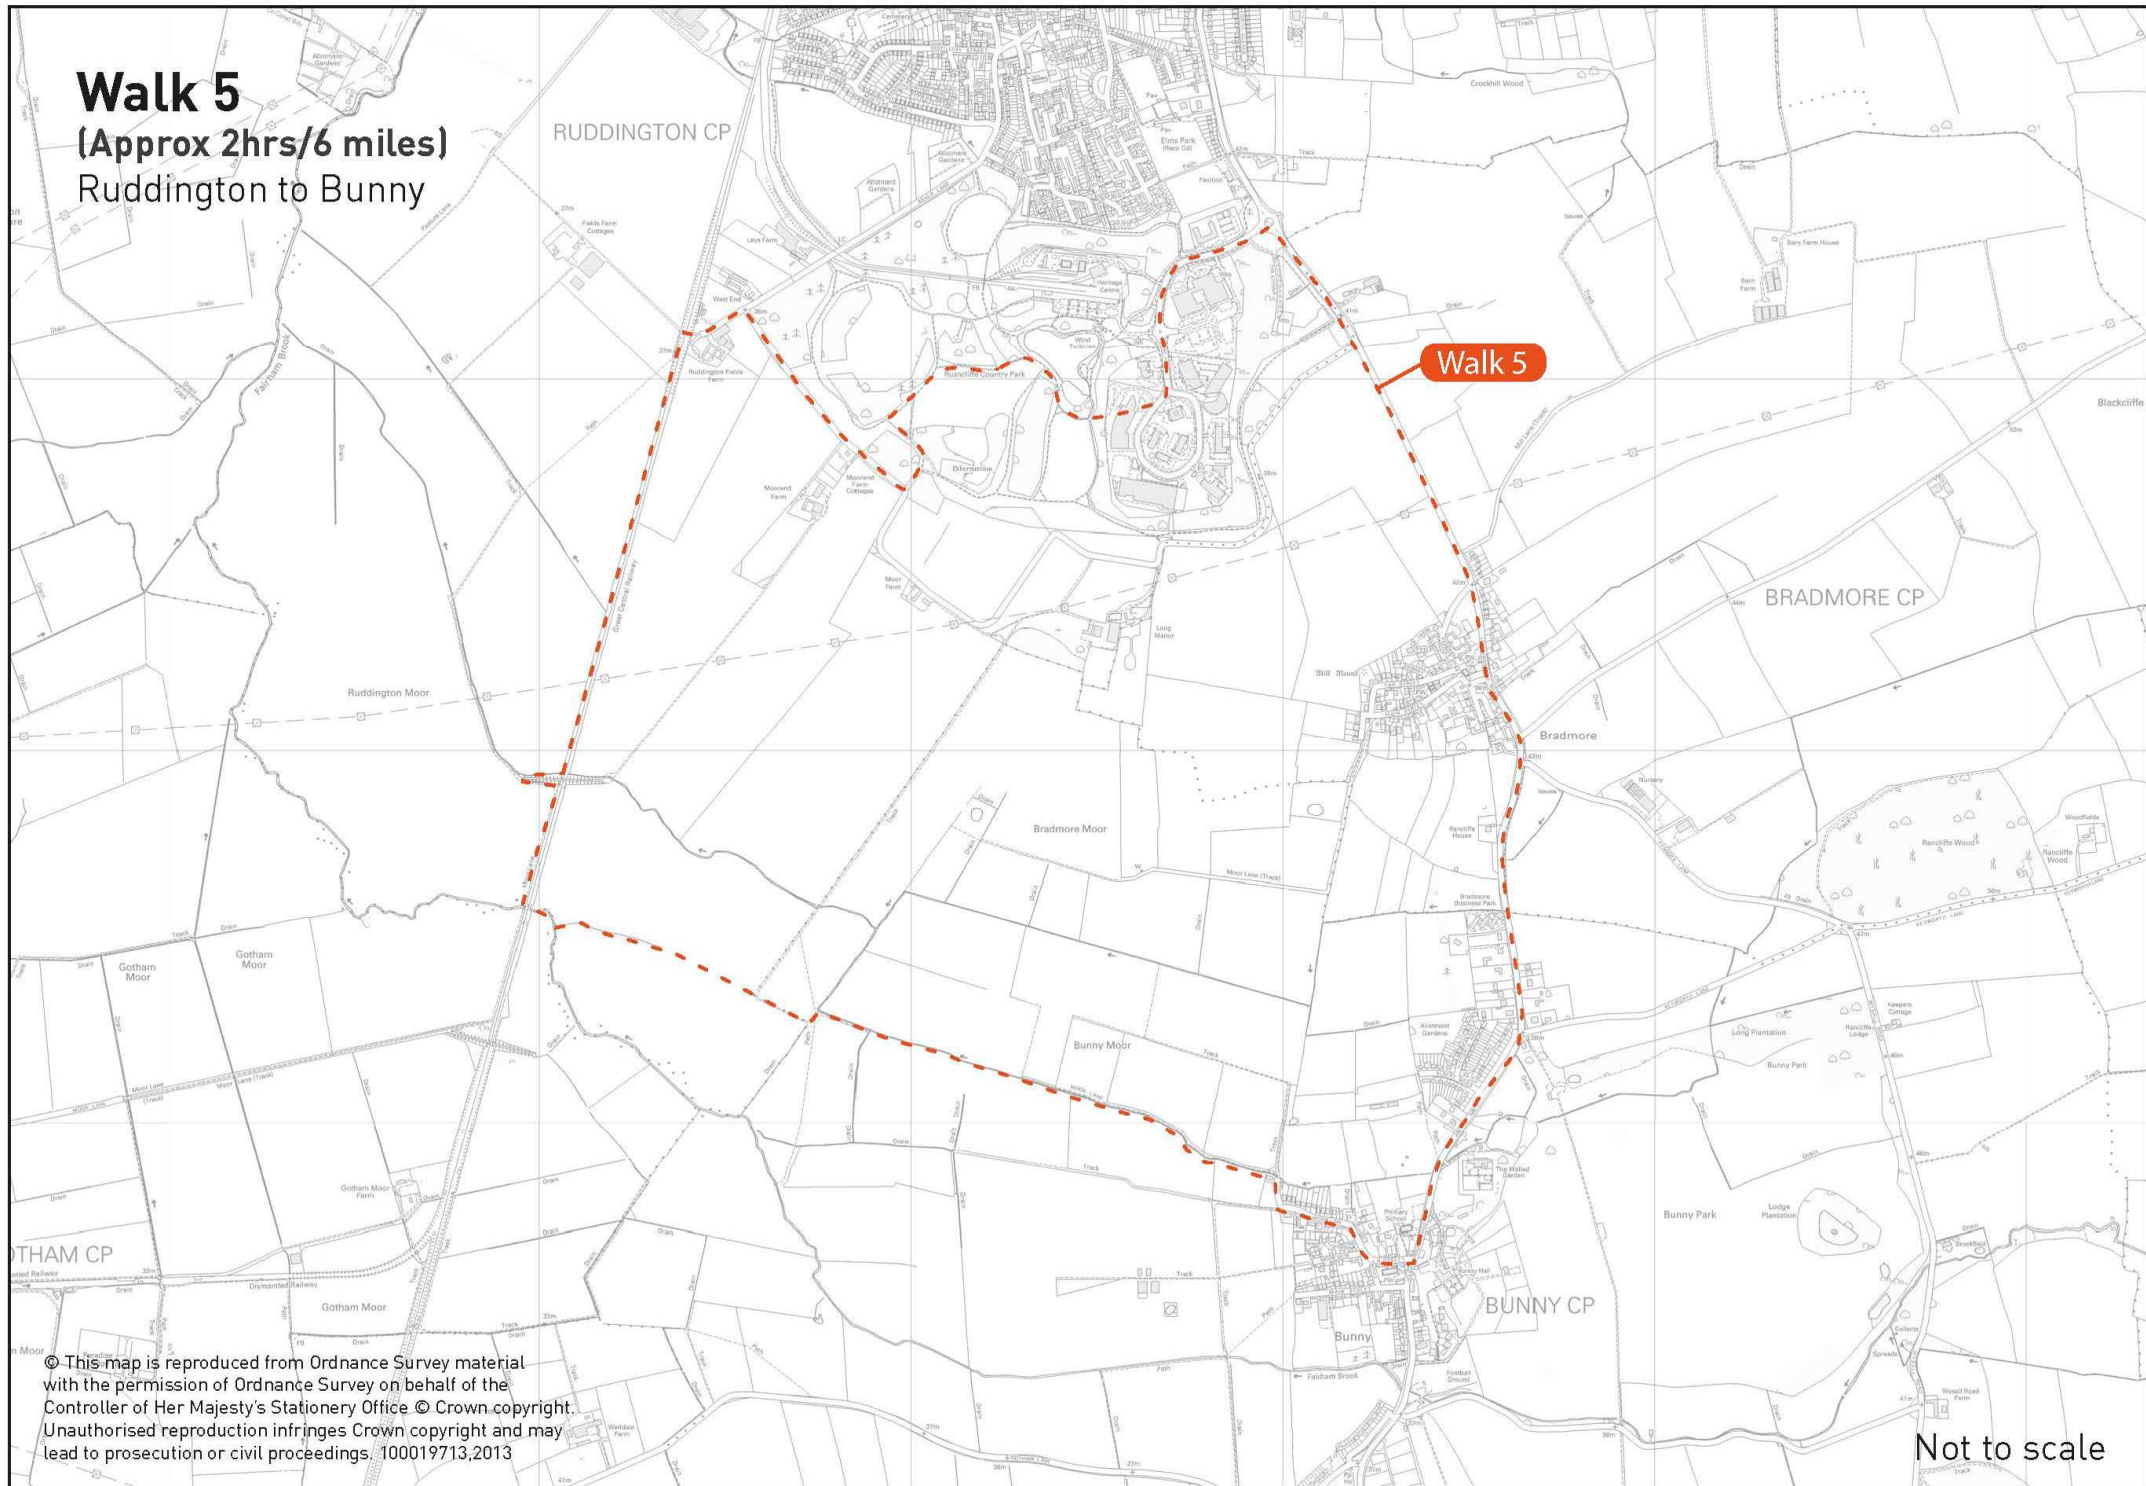

Walk 5

(Approx 2hrs/6 miles)
Ruddington to Bunny

© This map is reproduced from Ordnance Survey material with the permission of Ordnance Survey on behalf of the Controller of Her Majesty's Stationery Office © Crown copyright. Unauthorised reproduction infringes Crown copyright and may lead to prosecution or civil proceedings, 100019713, 2013

Not to scale