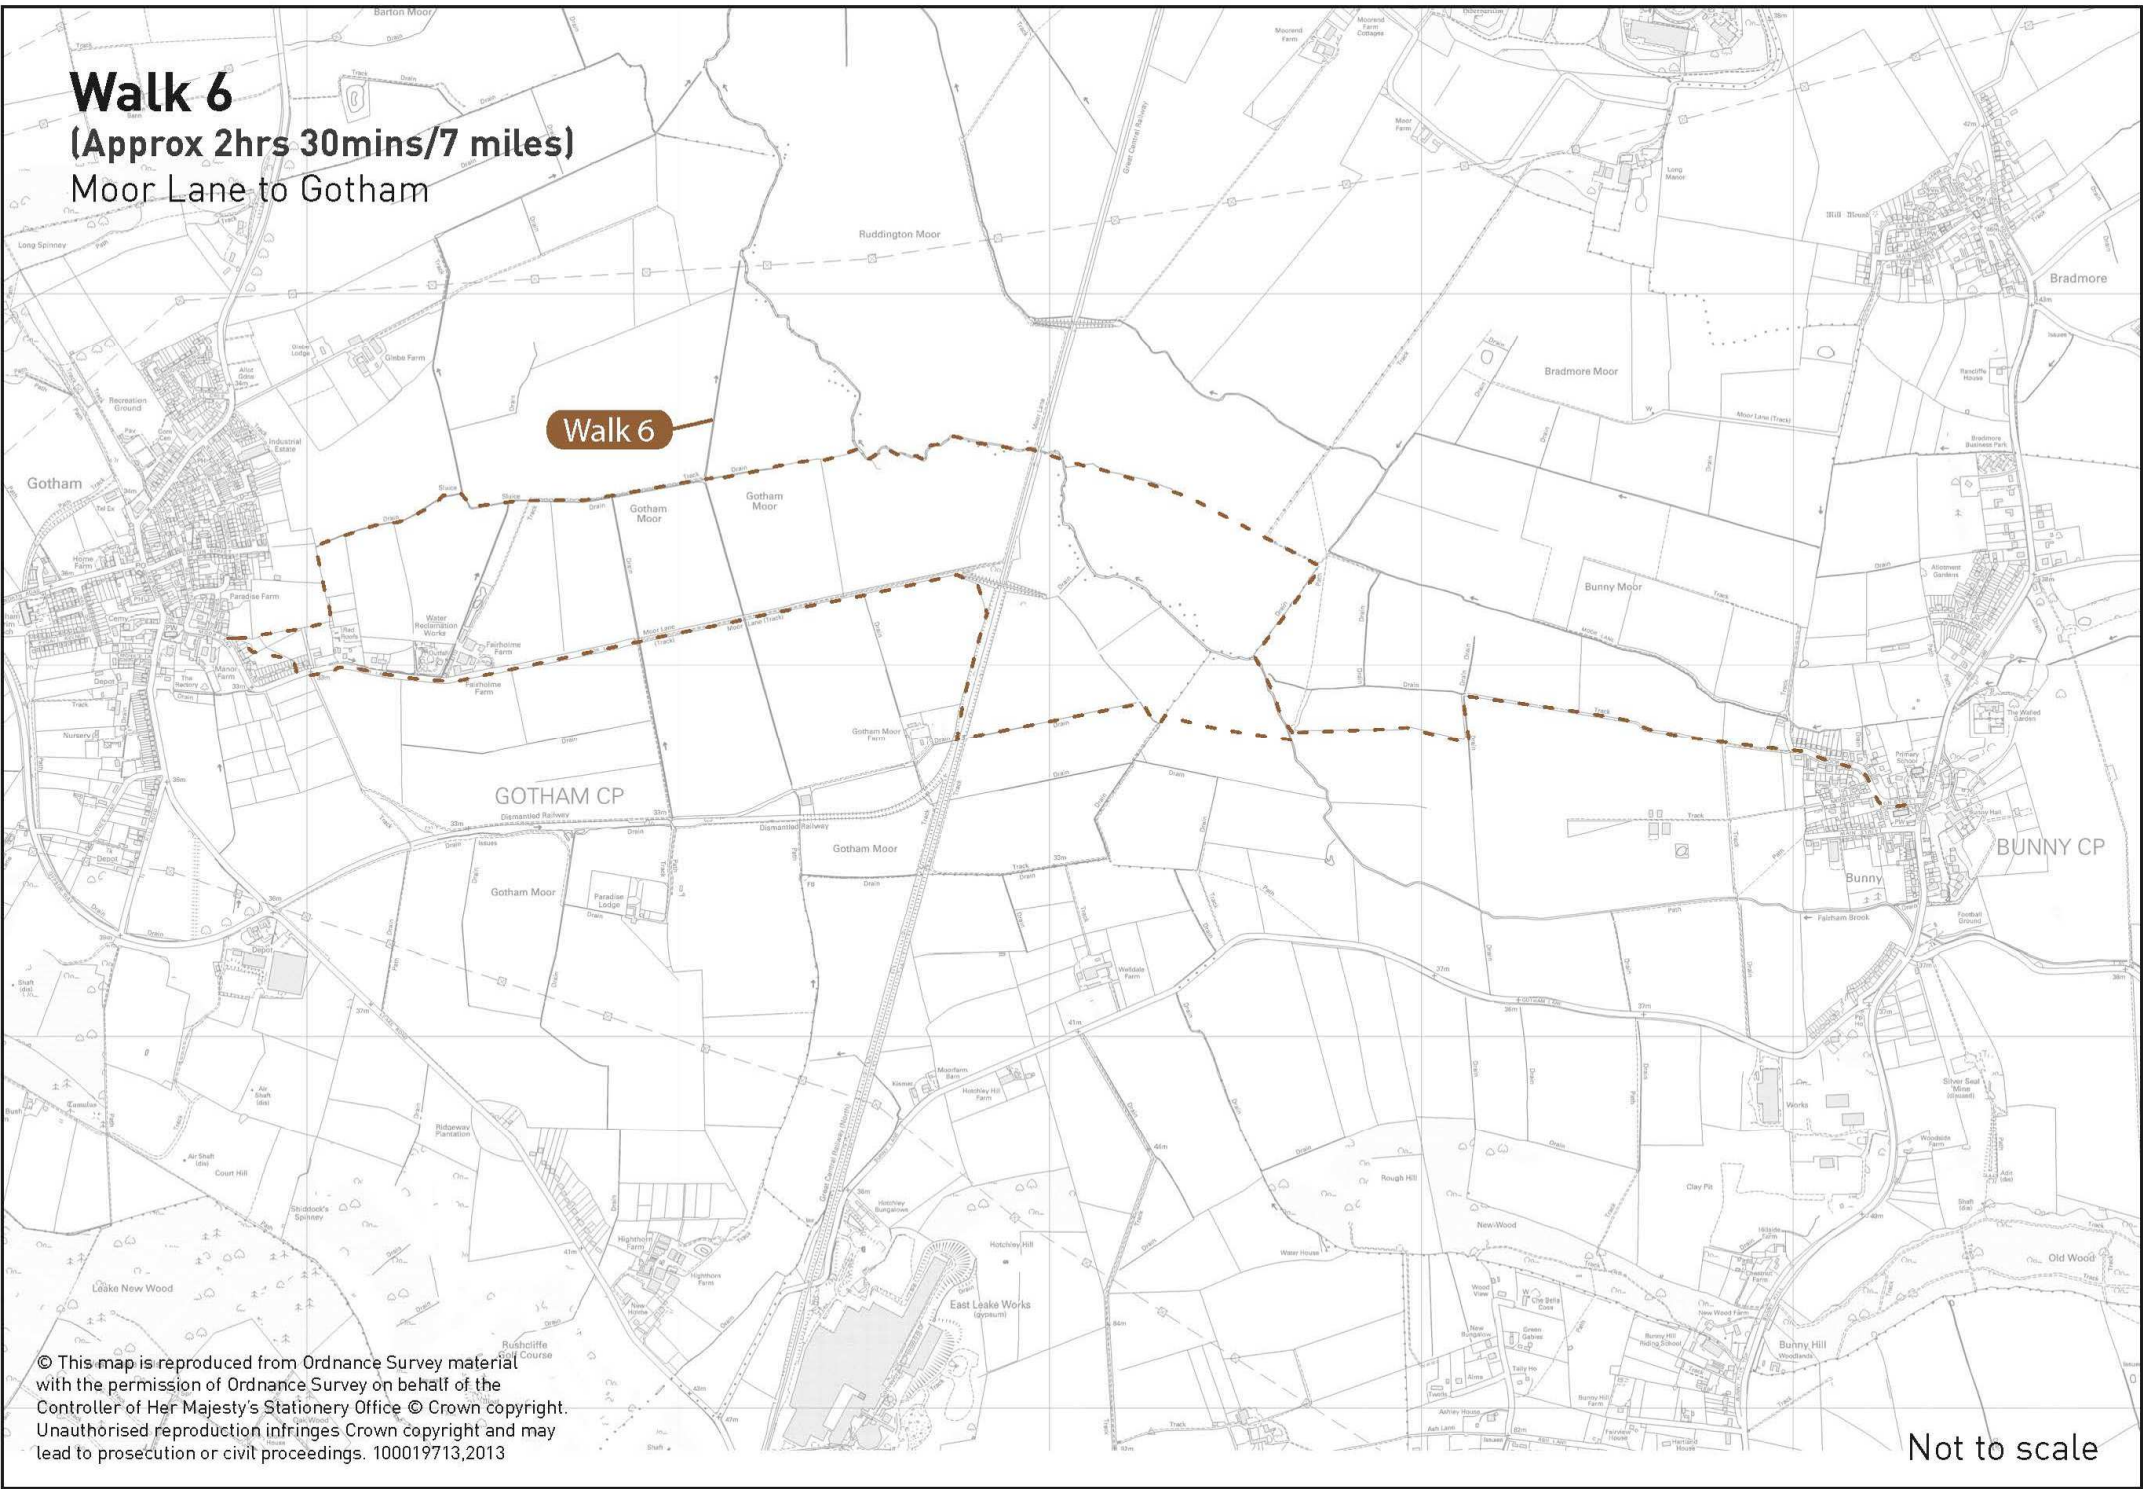

Walk 6

(Approx 2hrs 30mins/7 miles)
Moor Lane to Gotham

Walk 6

© This map is reproduced from Ordnance Survey material with the permission of Ordnance Survey on behalf of the Controller of Her Majesty's Stationery Office © Crown copyright. Unauthorised reproduction infringes Crown copyright and may lead to prosecution or civil proceedings. 100019713,2013

Not to scale